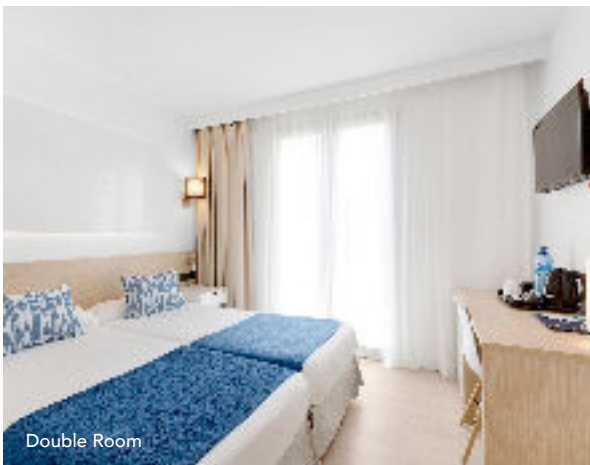

Double Room