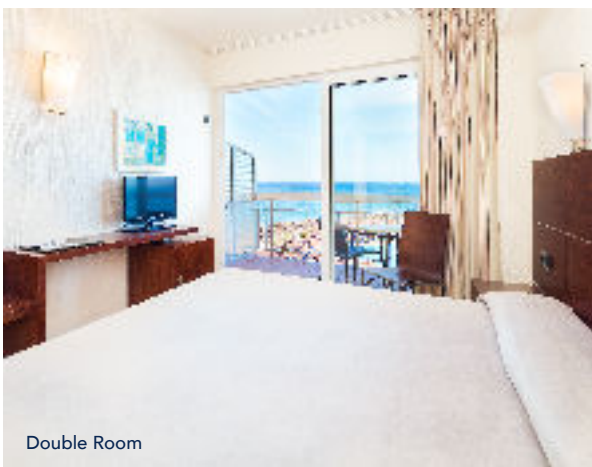

Double Room