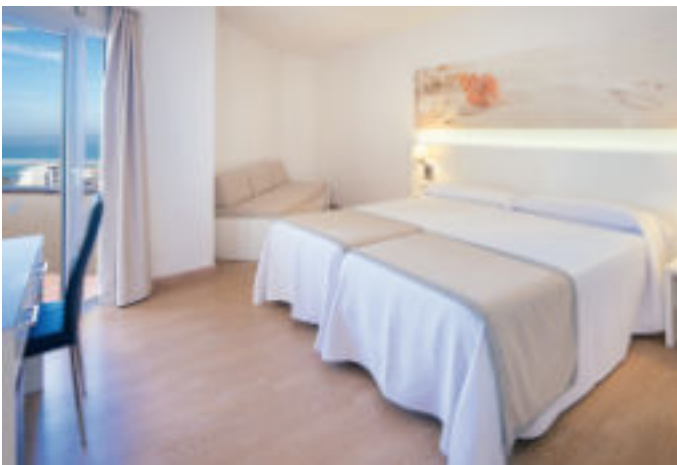

SERVICES

- 148 ROOMS
- POOL & TERRACE
- WELLNESS ZONE & RELAX
- CYCLING FACILITIES
- GYM
- ALL INCLUSIVE

Playa de Palma is a renowned tourist area in Europe and a reference for the amateur and professional cyclists. The hotel **THB María Isabel** offers everything you need to make the most of your stay on the island and is an excellent choice for lovers of cycling because of its proximity to cycling routes. From facilities and menus adapted to our more athlete customers, to a relaxing evening in our revitalizing wellness area. All of this in the perfect location, to enjoy an unforgettable holiday with your friends, couple or teammates. We offer our guests a magnificent service of bicycles rental, repairs and shop; as well as the option to store safely your own bike if you travel with it.

SERVICE

- 148 ZIMMER
- POOL & TERRASSE
- WELLNESSBEREICH & RELAX
- EINRICHTUNGEN FÜR RADFAHRER
- FITNESS BEREICH
- ALL INCLUSIVE

Die Playa de Palma gehört zu den beliebtesten Urlaubsorten Europas und präsentiert sich als beliebtes Ziel für Radfahrer, egal ob Profis oder Amateure. Sie finden in unmittelbarer Nähe des Hotels viele Radwege. Das **THB María Isabel** bietet eine grosse Vielfalt an Serviceleistungen für einen fantastischen Aufenthalt auf der Insel. Mit seinen Sport- und Wellnesseinrichtungen bis zu spezielle Menüs für Sportler ist das **THB María Isabel** auf jeden Fall, der ideale Ort für einen unterhaltsamen Urlaub mit dem Partner, Freunden oder Team. Wir bieten Ihnen den besten Service: Fahrradverleih, Fahrradgarage mit Werkstatt und allgemeine Tipps und Infos fürs Radfahren.